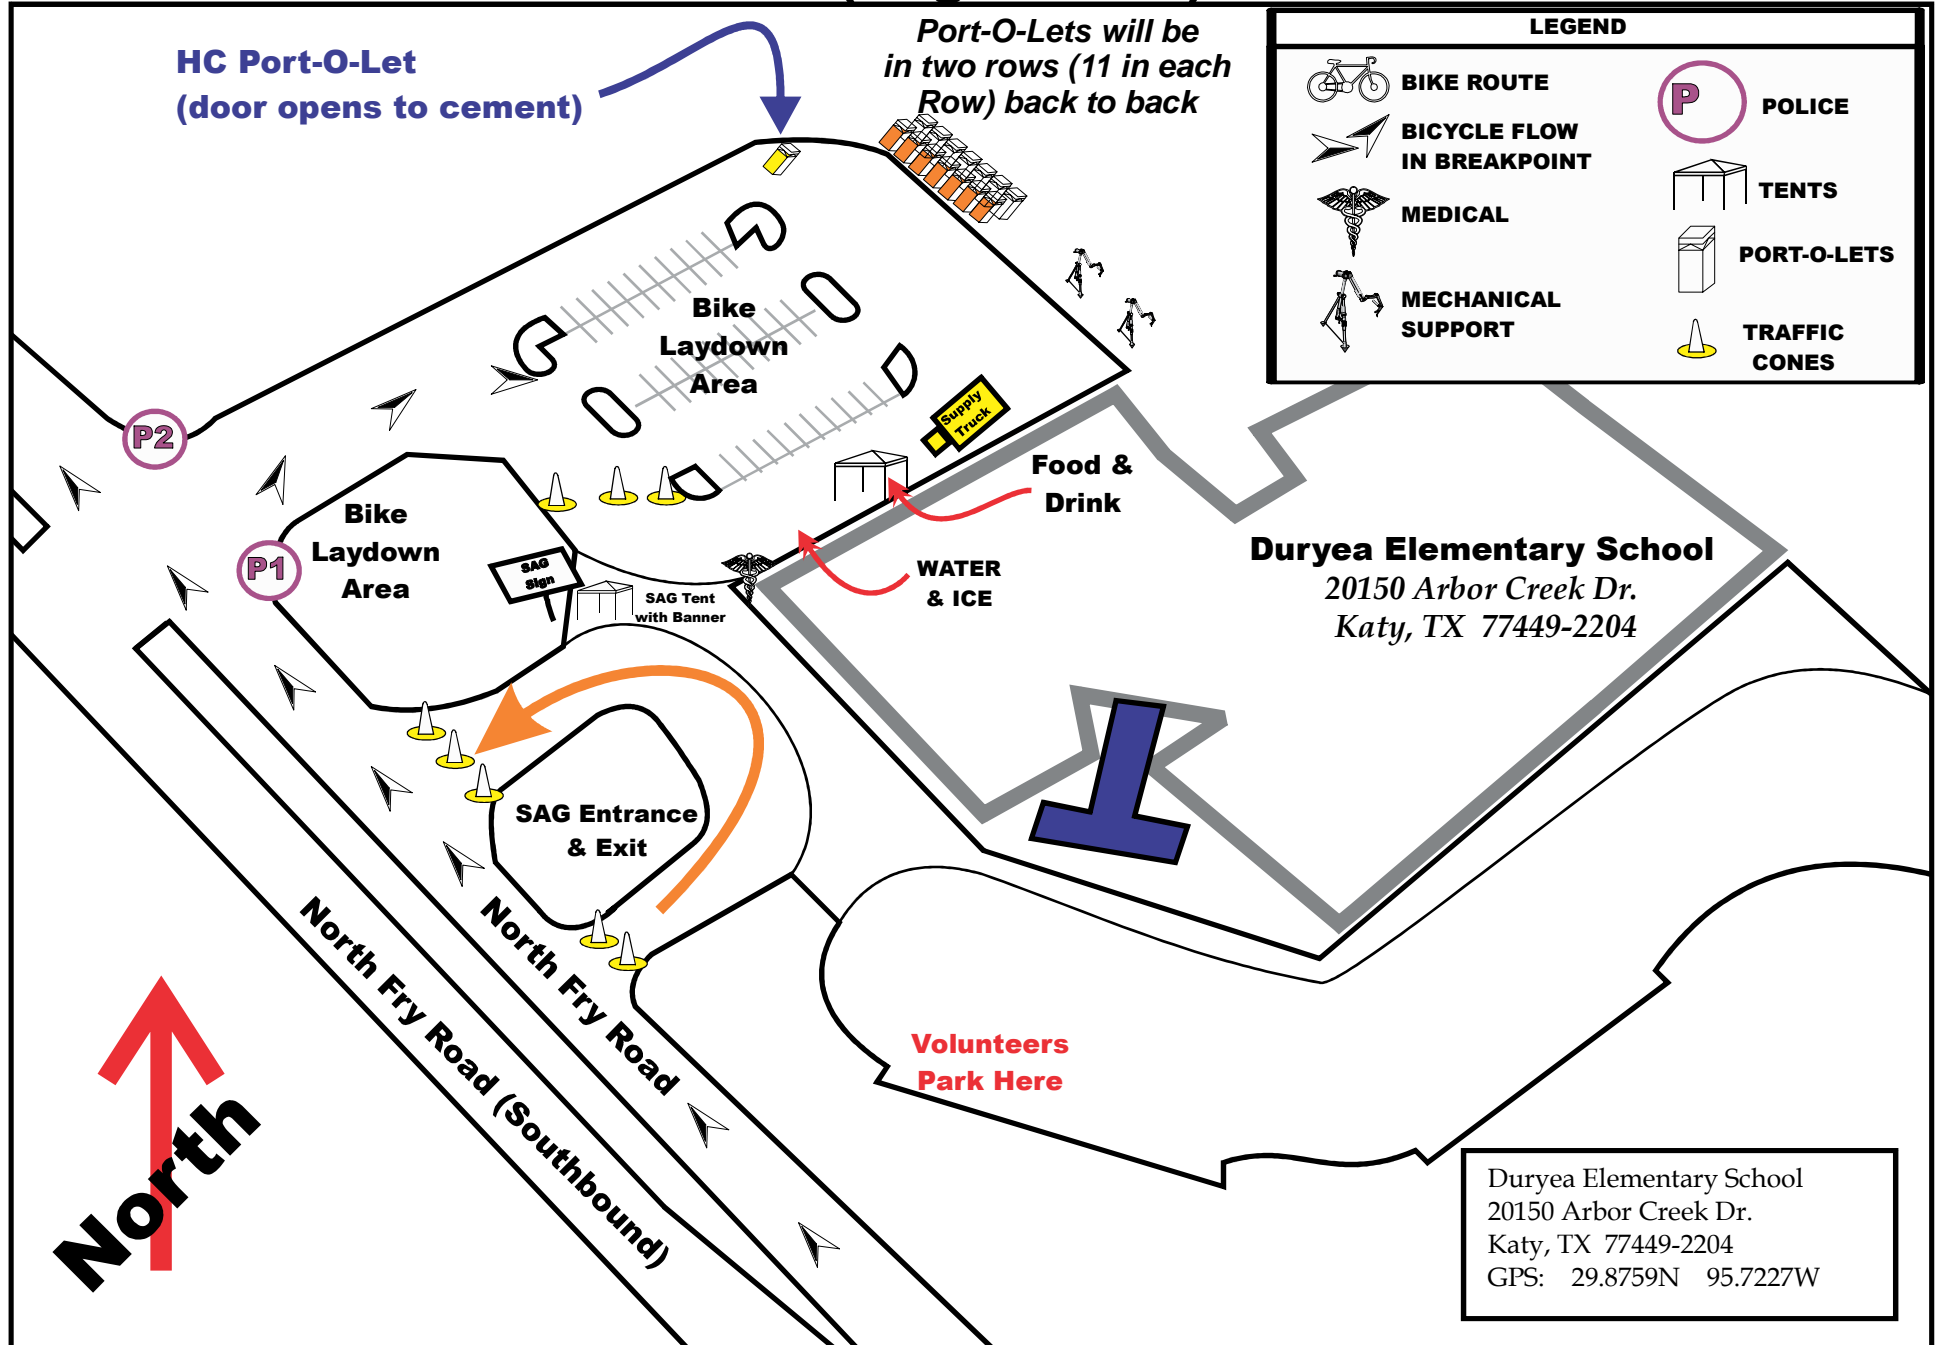

SATURDAY BREAKPOINT 1 (Page 1 of 2) BP MS 150 BIKE RIDE

View of BreakPoint from www.bing.com

LEGEND	
POLICE	
Direction of riders using BreakPoint	
Area used for the site	

SATURDAY BREAKPOINT 1 (Page 2 of 2)

BP MS 150 BIKE RIDE

Duryea Elementary School
20150 Arbor Creek Dr.
Katy, TX 77449-2204
GPS: 29.8759N 95.7227W