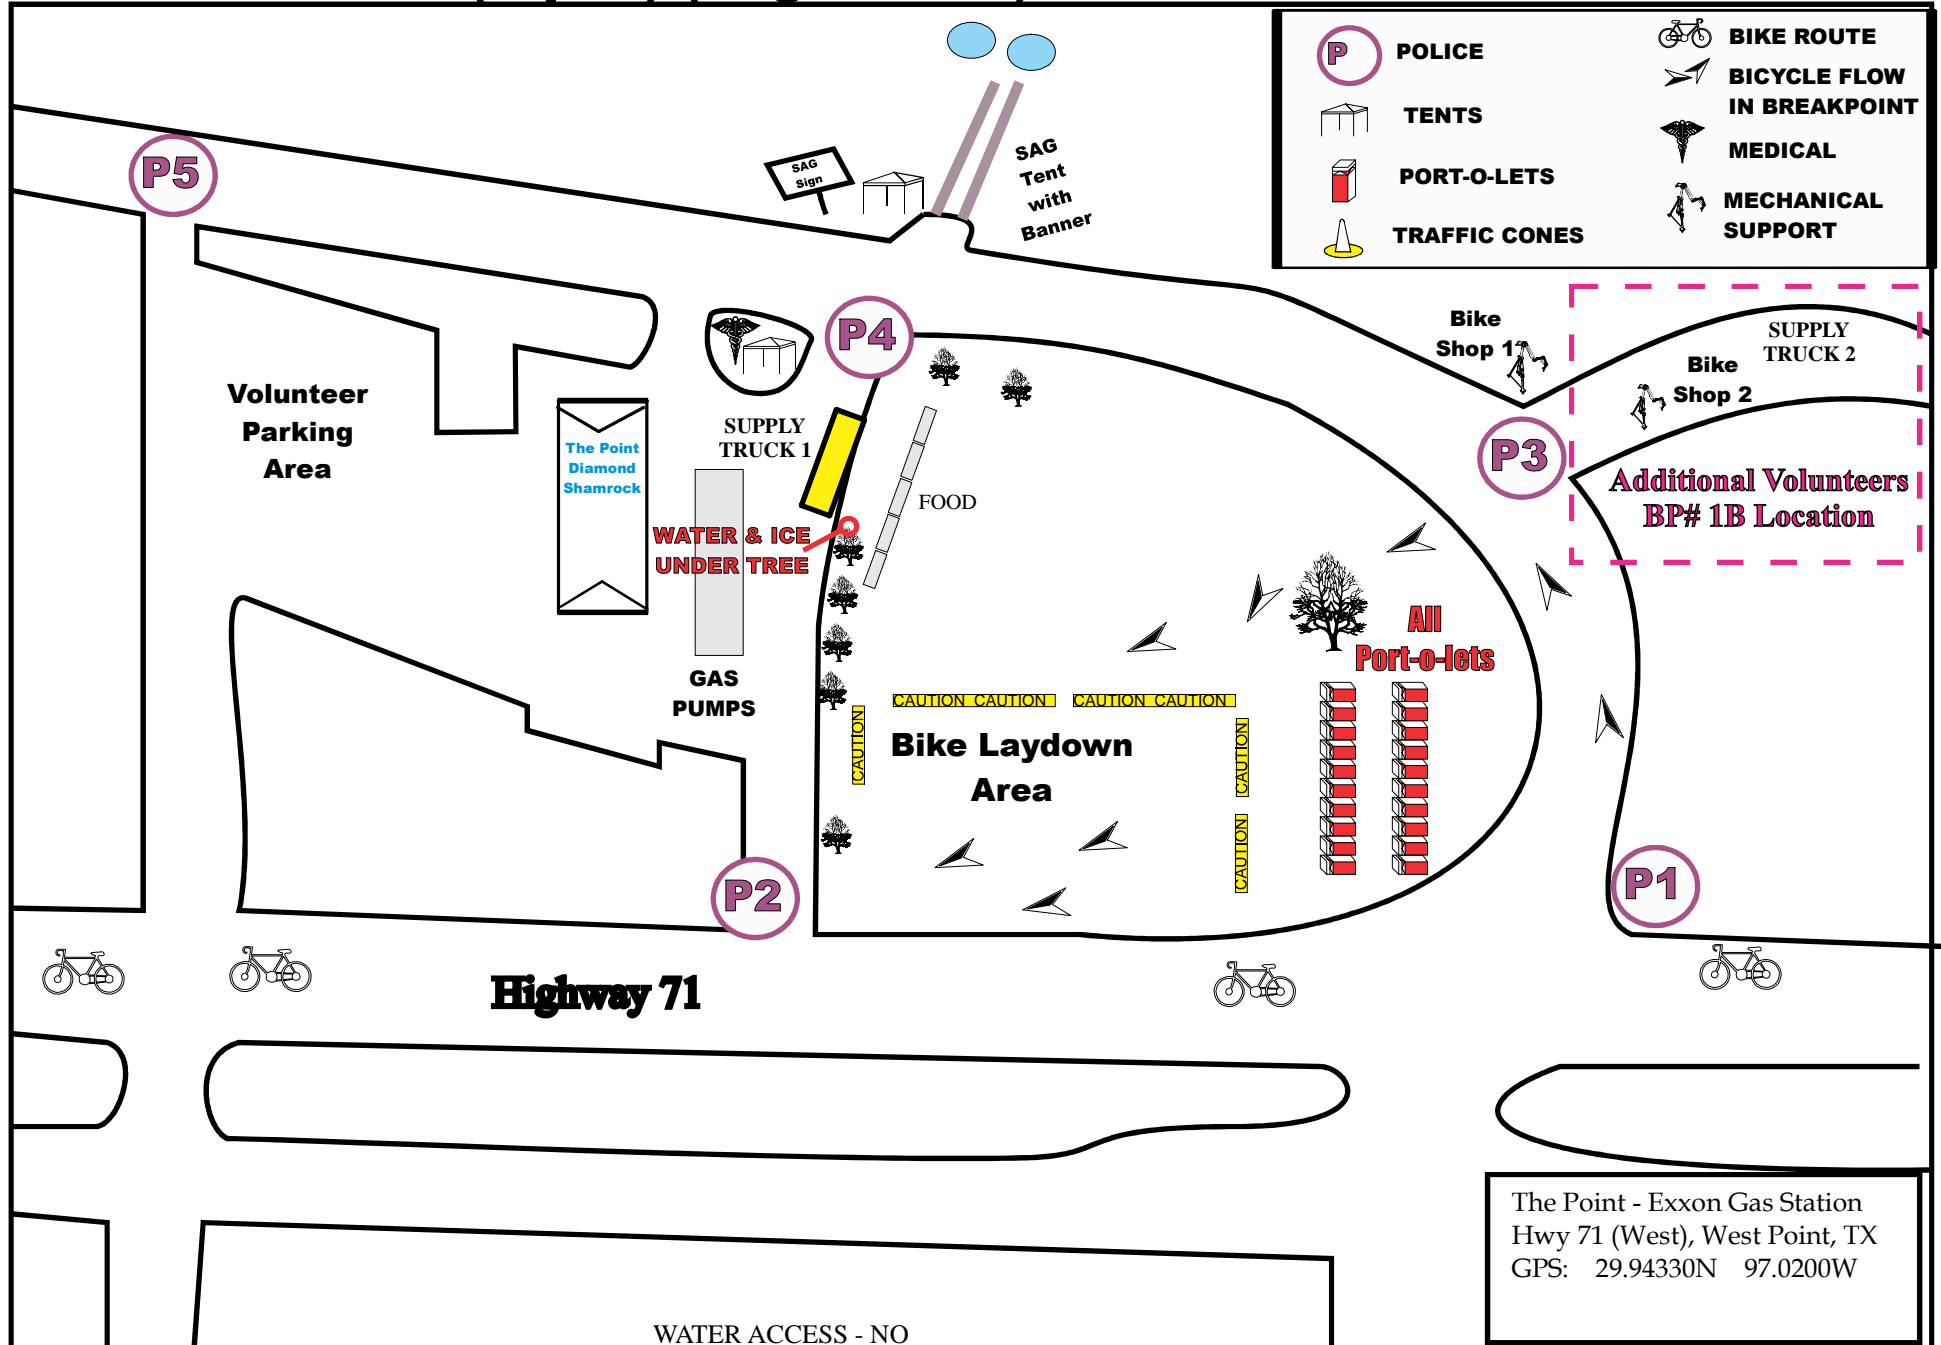

Graphic provided by GOOGLE MAPS

| LEGEND | |
|--------------------------------------|--|
| POLICE | |
| Direction of riders using BreakPoint | |
| Area used for the site | |

| | | |
|---|---------------|----------------------------|
| P | POLICE | BIKE ROUTE |
| | TENTS | BICYCLE FLOW IN BREAKPOINT |
| | PORT-O-LETS | MEDICAL |
| | TRAFFIC CONES | MECHANICAL SUPPORT |

The Point - Exxon Gas Station
 Hwy 71 (West), West Point, TX
 GPS: 29.94330N 97.0200W