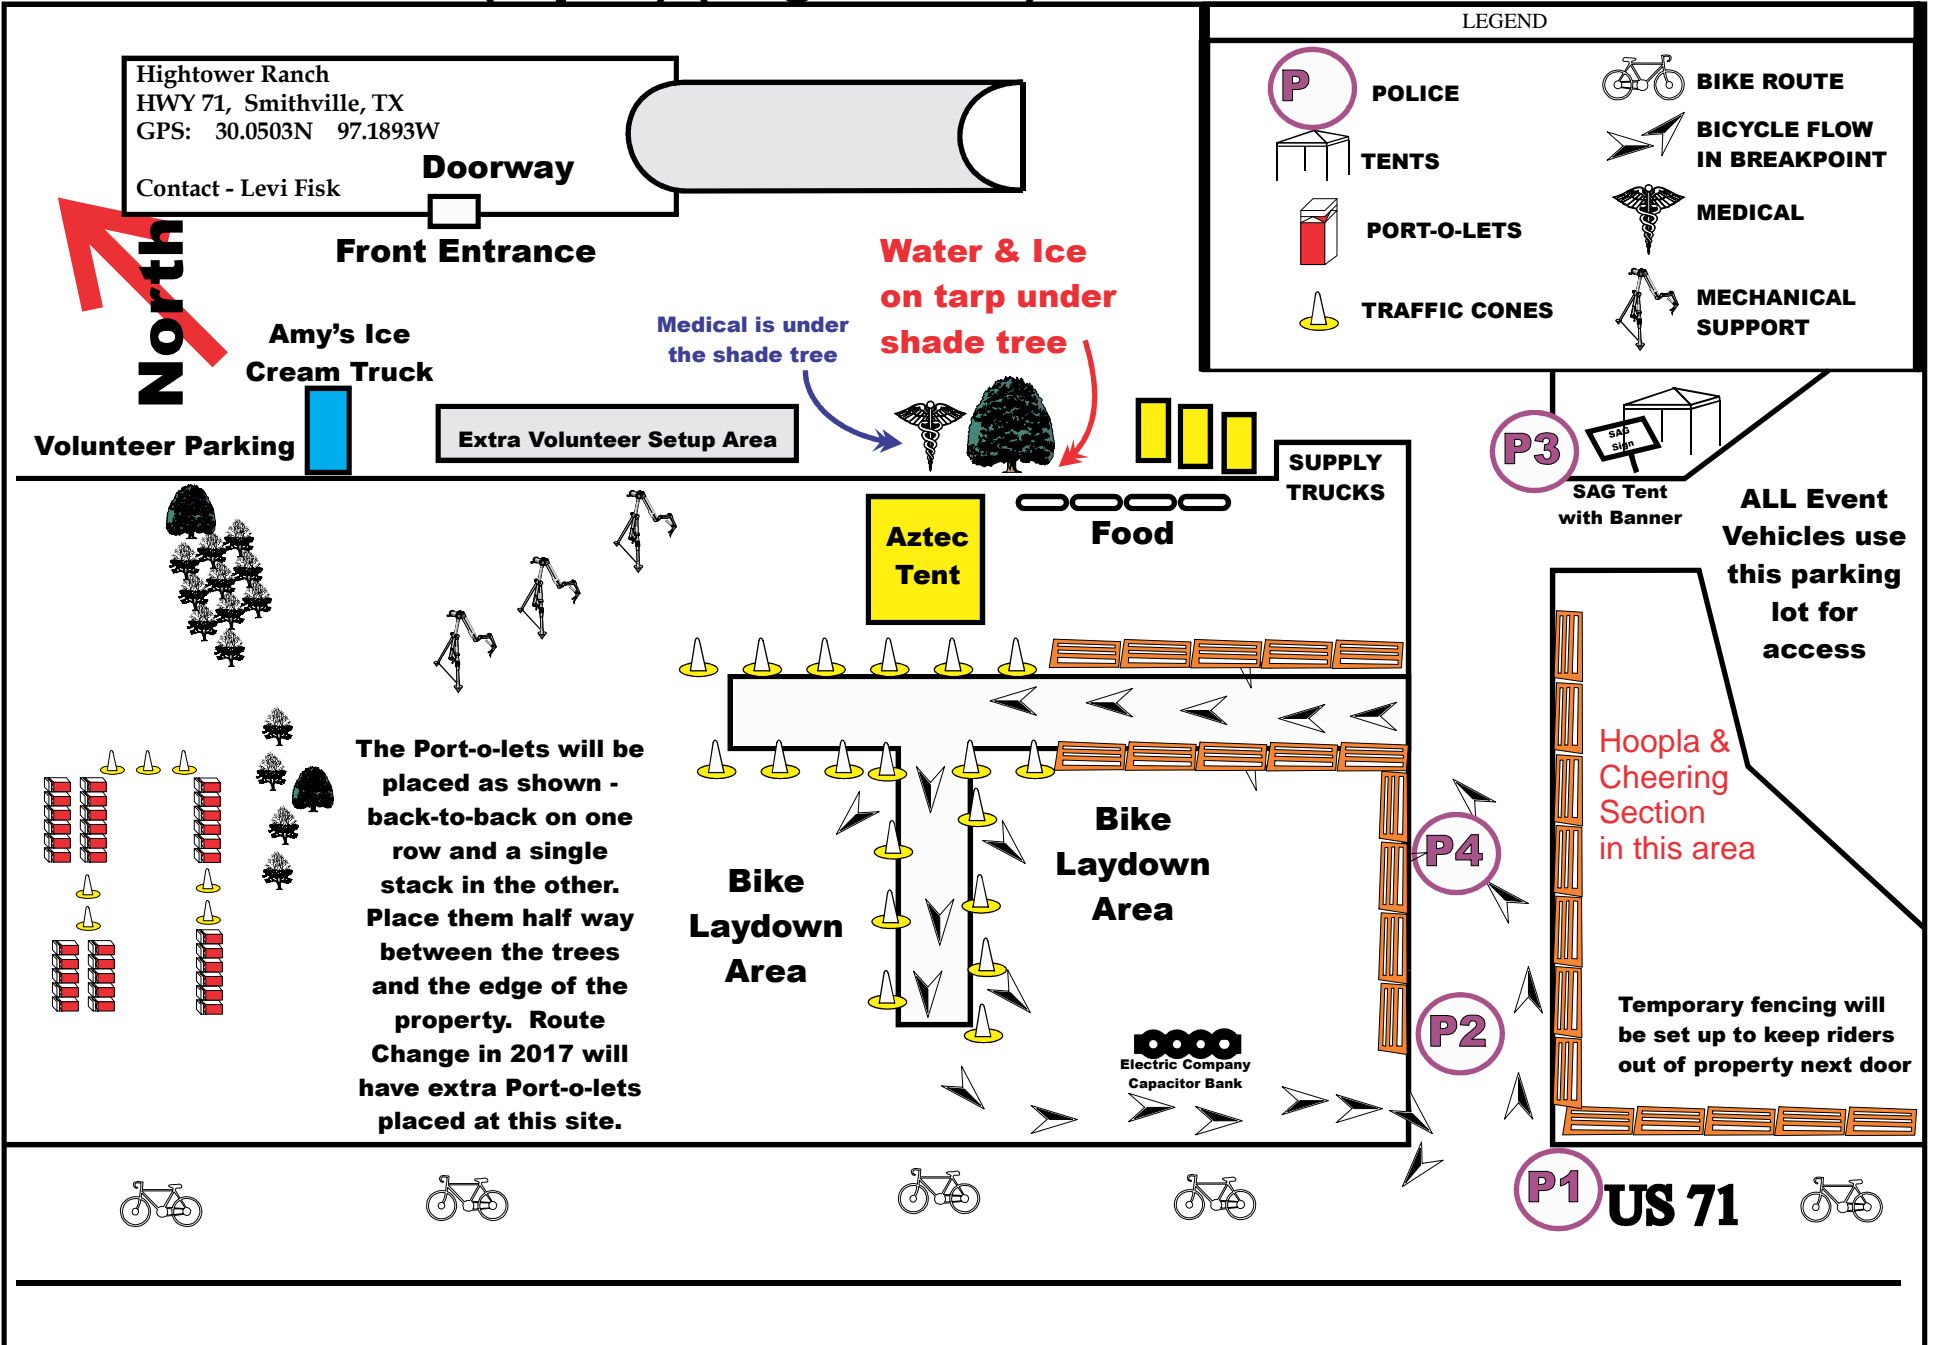

Graphic provided by GOOGLE MAPS

LEGEND

- POLICE**
- Direction of riders using BreakPoint**
- Area used for the site**

Hightower Ranch
HWY 71, Smithville, TX
GPS: 30.0503N 97.1893W

Contact - Levi Fisk