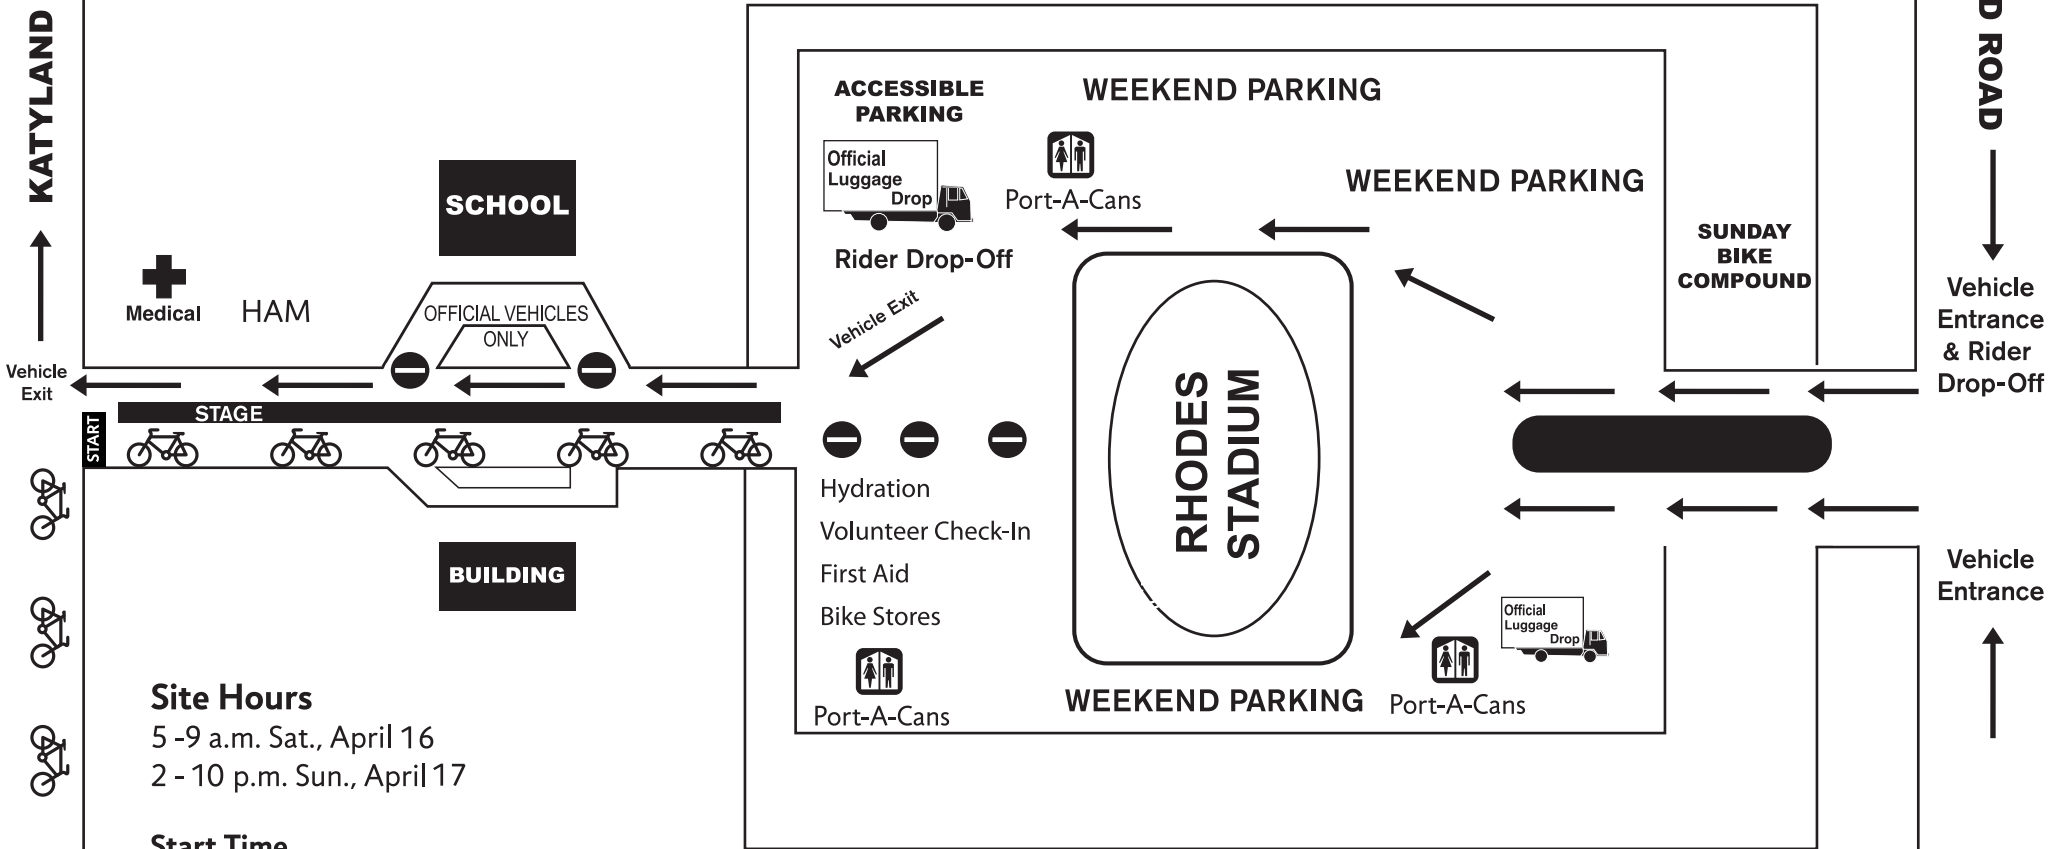

National Multiple Sclerosis Society

RHODES STADIUM

1733 KATY FORT BEND COUNTY RD.

KATY, TX 77493

KATYLAND DRIVE

KATY FORT BEND ROAD

Vehicle Entrance & Rider Drop-Off

Vehicle Entrance

Site Hours

5 - 9 a.m. Sat., April 16

2 - 10 p.m. Sun., April 17

Start Time

6:45 a.m.

NO CYCLISTS allowed to start after 9 a.m.

1-10 KATY FREEWAY

SATURDAY START TIME: 6:45 a.m.
NO CYCLISTS allowed to start after 9 a.m.

Waller Stadium

20735 Stokes Road
Waller, TX 77484

Site Opens: 7 a.m.

"Rolling Start"
8 – 10 a.m.

*Cyclists may start anytime
between 8 - 10 a.m.*

***There is no formal
Start Time or
Official Program.***

Site Hours

7-10 a.m. Sat., April 16
2-10 p.m. Sun., April 17

EXIT Highway 2920
Stokes Road