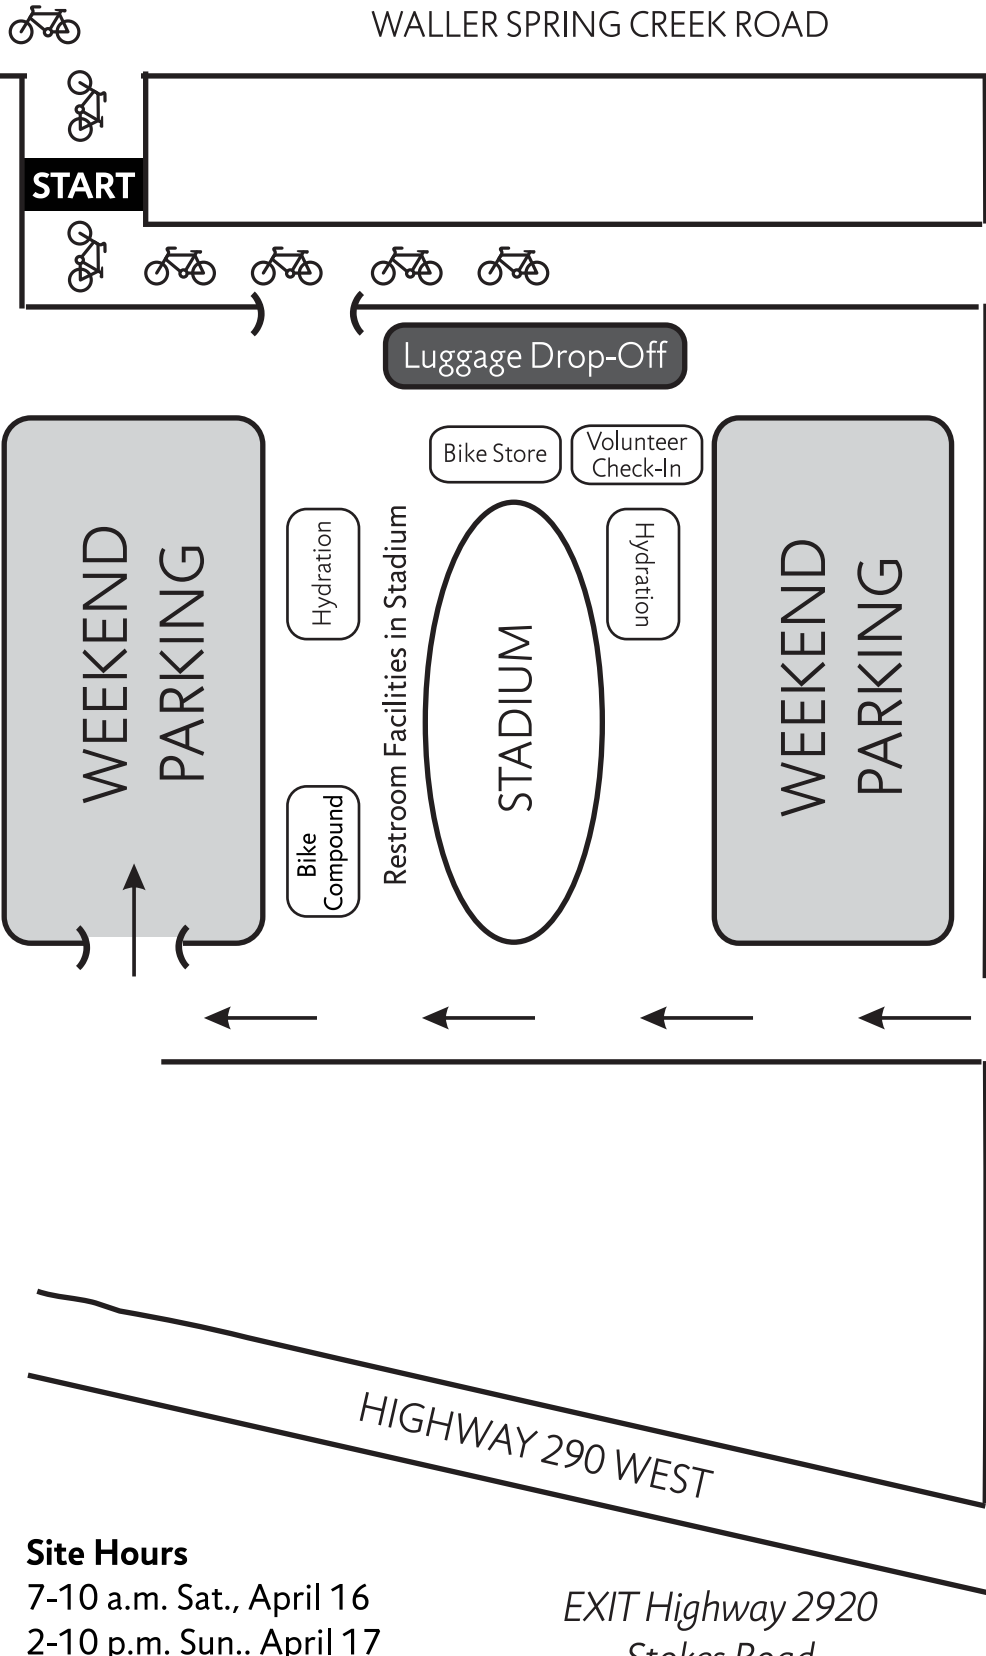

National Multiple Sclerosis Society

RHODES STADIUM

1733 KATY FORT BEND COUNTY RD.

KATY, TX 77493

KATYLAND DRIVE

KATY FORT BEND ROAD

Vehicle Entrance & Rider Drop-Off

Vehicle Entrance

Site Hours

5 - 9 a.m. Sat., April 16

2 - 10 p.m. Sun., April 17

Start Time

6:45 a.m.

NO CYCLISTS allowed to start after 9 a.m.

1-10 KATY FREEWAY

SATURDAY START TIME: 6:45 a.m.
NO CYCLISTS allowed to start after 9 a.m.

Waller Stadium

20735 Stokes Road
Waller, TX 77484

Site Opens: 7 a.m.

"Rolling Start"
8 – 10 a.m.

*Cyclists may start anytime
between 8 - 10 a.m.*

***There is no formal
Start Time or
Official Program.***

Site Hours

7-10 a.m. Sat., April 16
2-10 p.m. Sun., April 17

EXIT Highway 2920
Stokes Road