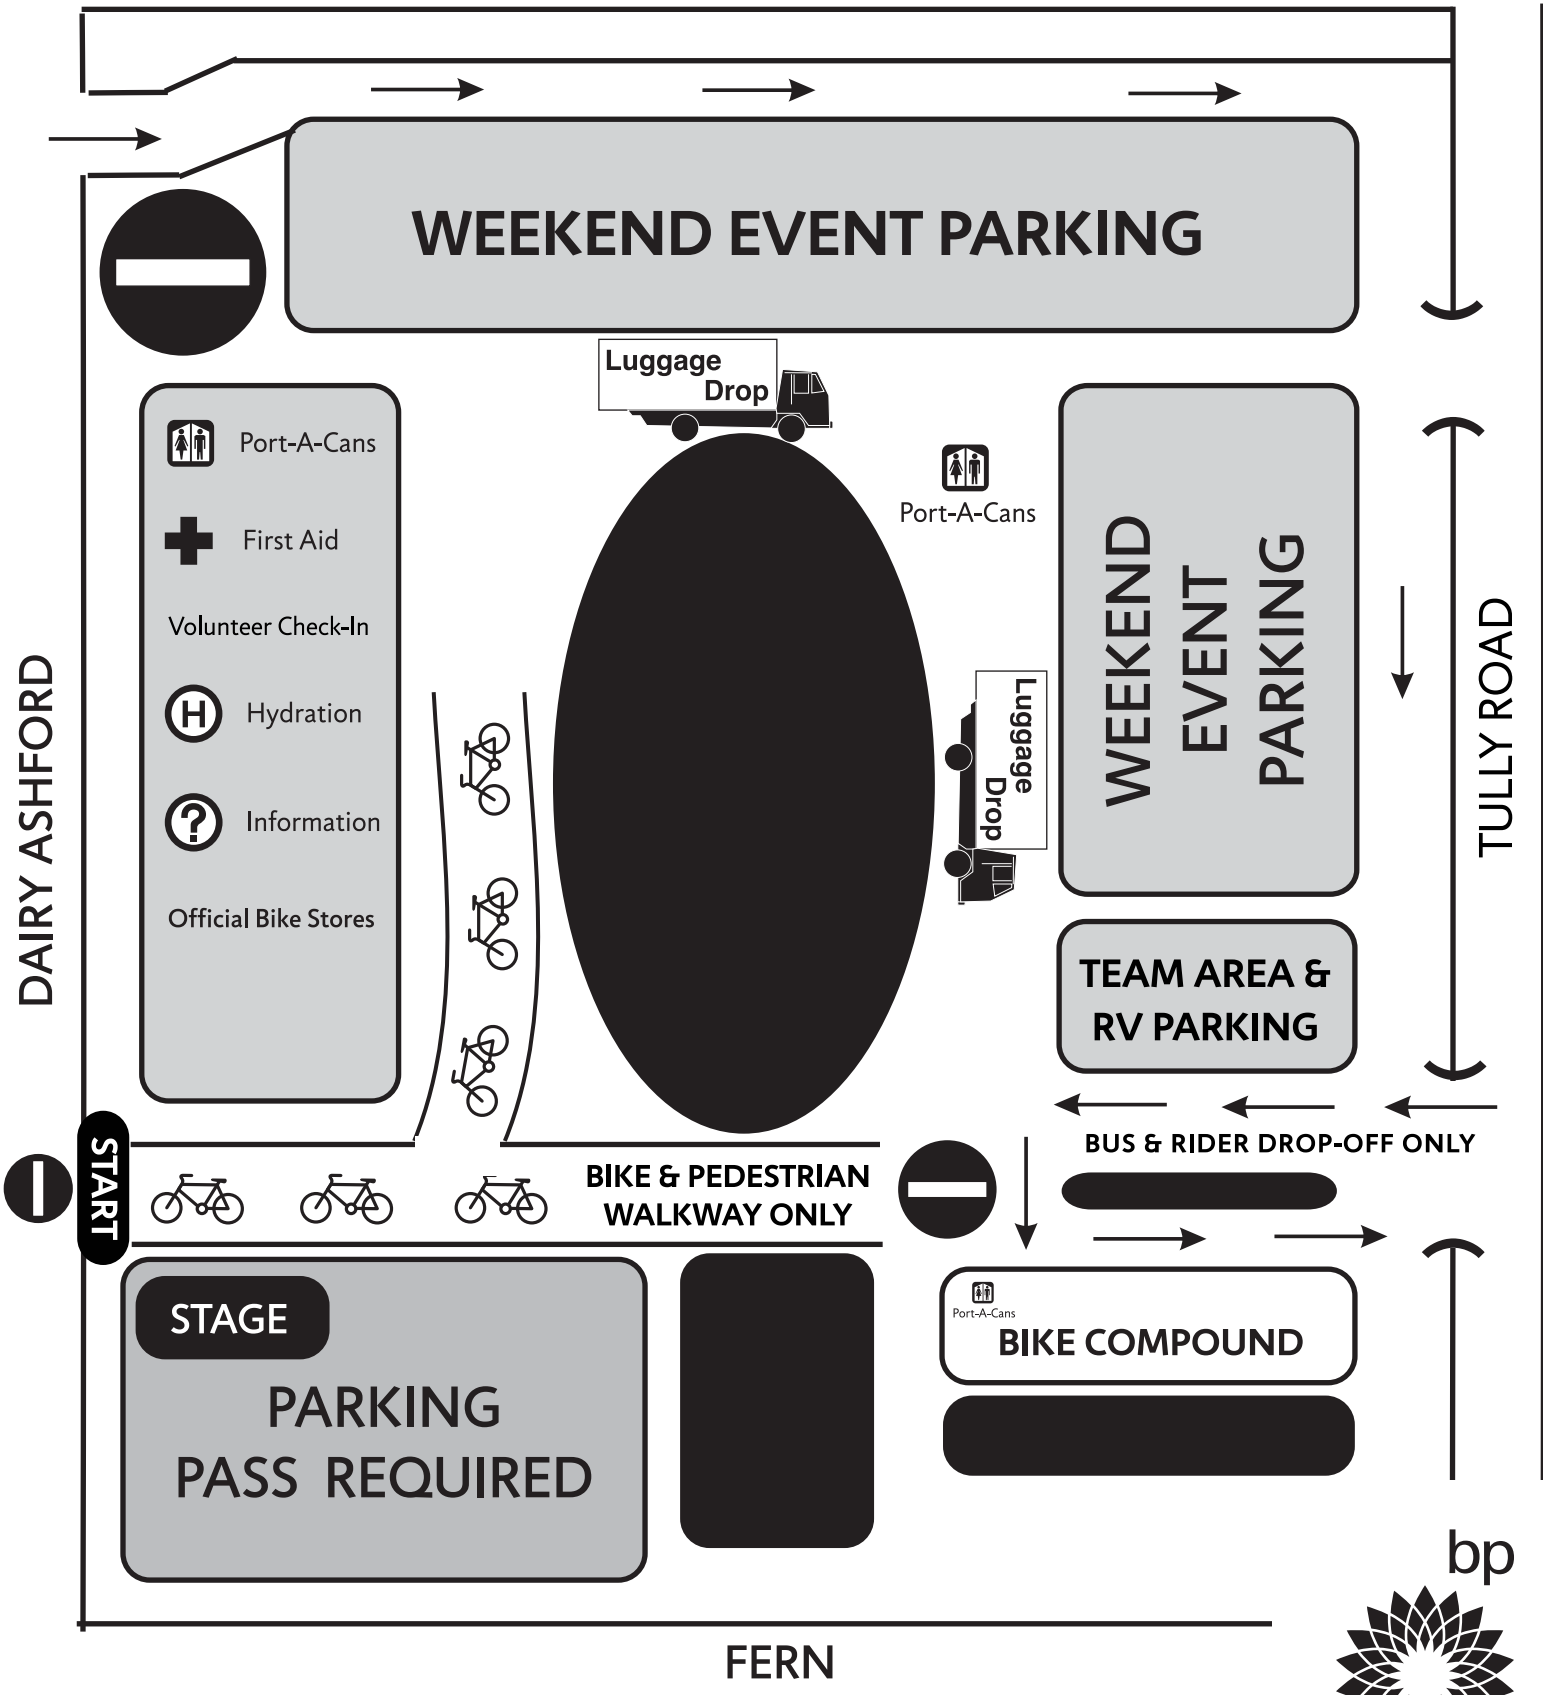

National Multiple Sclerosis Society

RHODES STADIUM

1733 KATY FORT BEND COUNTY RD.

KATY, TX 77493

KATYLAND DRIVE

KATY FORT BEND ROAD

Vehicle Entrance & Rider Drop-Off

Vehicle Entrance

Site Hours

5 - 9 a.m. Sat., April 16

2 - 10 p.m. Sun., April 17

Start Time

6:45 a.m.

NO CYCLISTS allowed to start after 9 a.m.

1-10 KATY FREEWAY

SATURDAY START TIME: 6:45 a.m.
NO CYCLISTS allowed to start after 9 a.m.

Waller Stadium

20735 Stokes Road
Waller, TX 77484

Site Opens: 7 a.m.

"Rolling Start"
8 – 10 a.m.

*Cyclists may start anytime
between 8 - 10 a.m.*

***There is no formal
Start Time or
Official Program.***

Site Hours

7-10 a.m. Sat., April 16
2-10 p.m. Sun., April 17

EXIT Highway 2920
Stokes Road