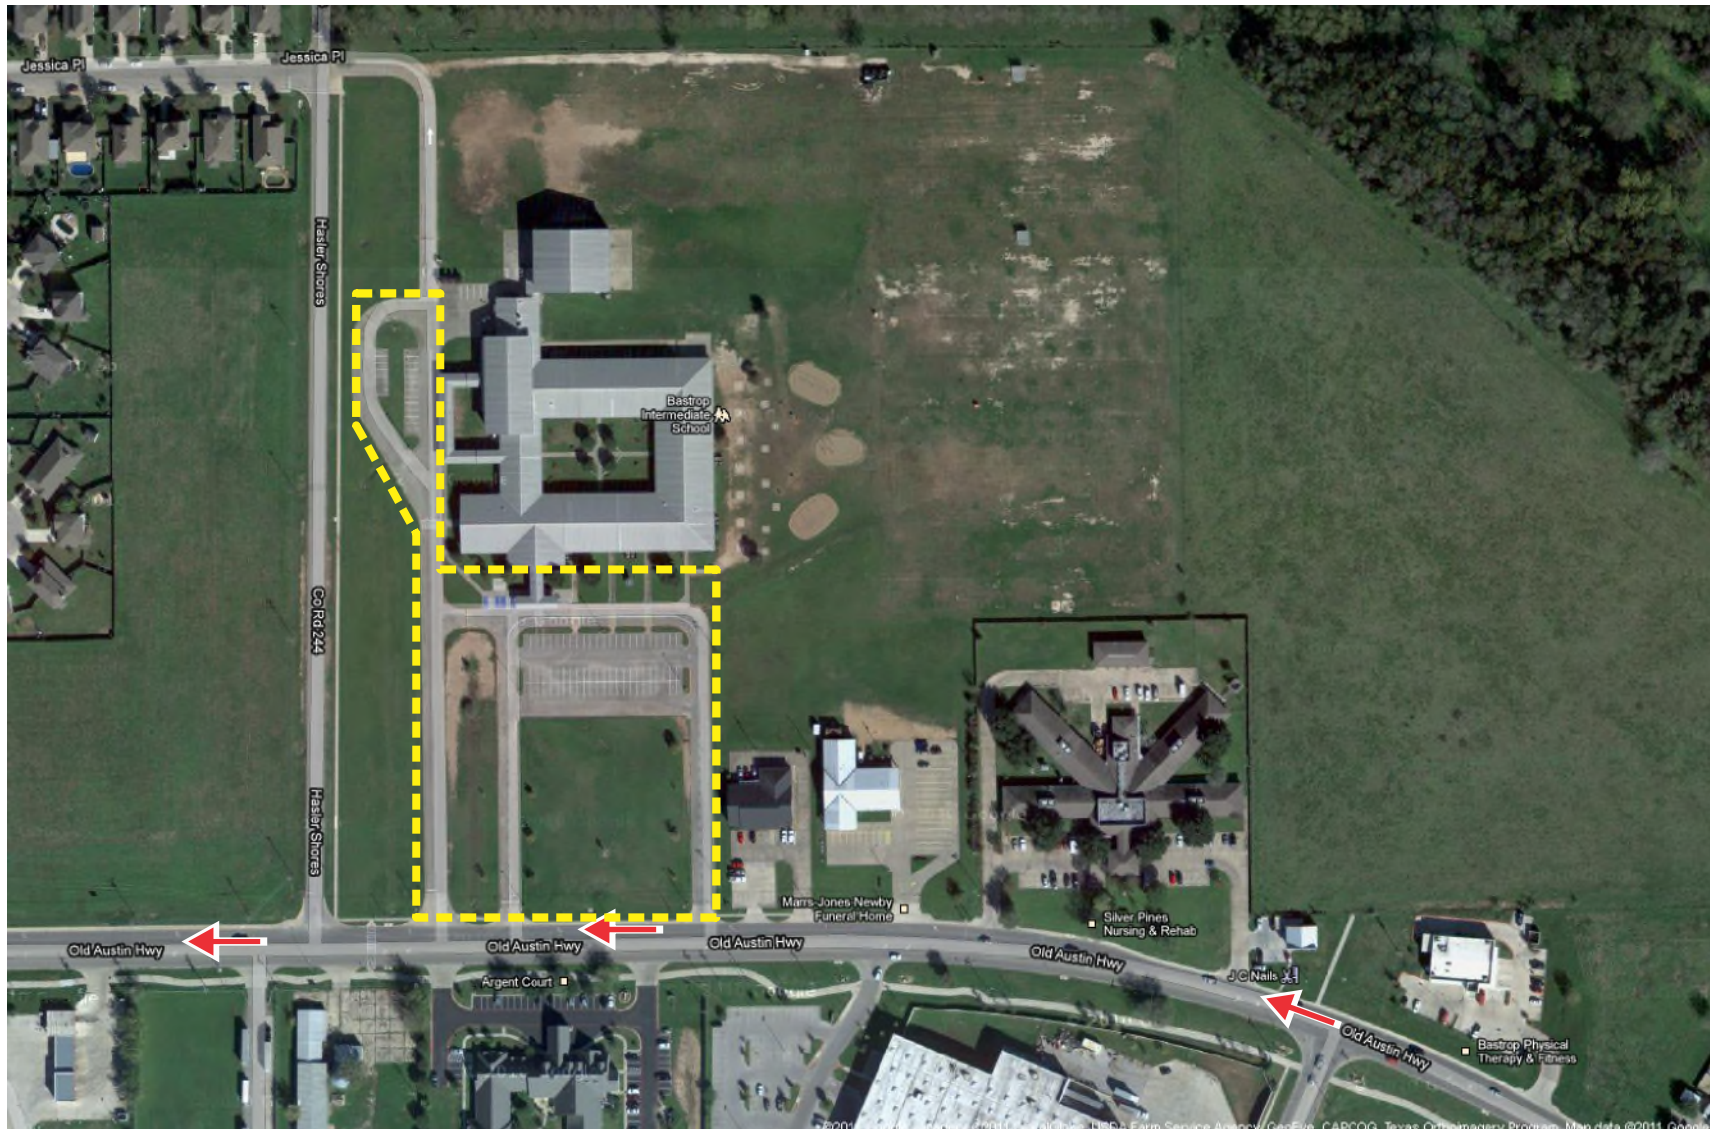

SUNDAY LUNCH - BASTROP (Page 1 of 2) BP MS 150 BIKE RIDE

Graphic provided by GOOGLE MAPS

LEGEND

- **POLICE**
- **Direction of riders using BreakPoint**
- **Area used for the site**